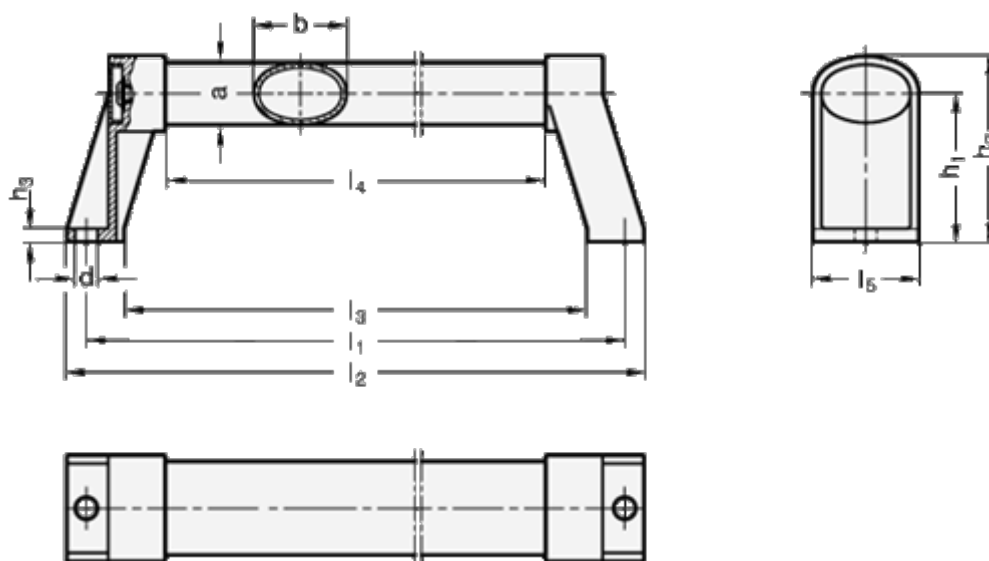

# Data Sheet

Article number: 20334136350SW

Description: E+G Oval tubular handle  
GN 334.1-36-350-SW

## Measures

a = 24	l3 = 321
b = 36	l4 = 289
d = 8.5	l5 = 41
h1 = 57	
h2 = 72	
h3 = 5	
l1 = 350	
l2 = 365	